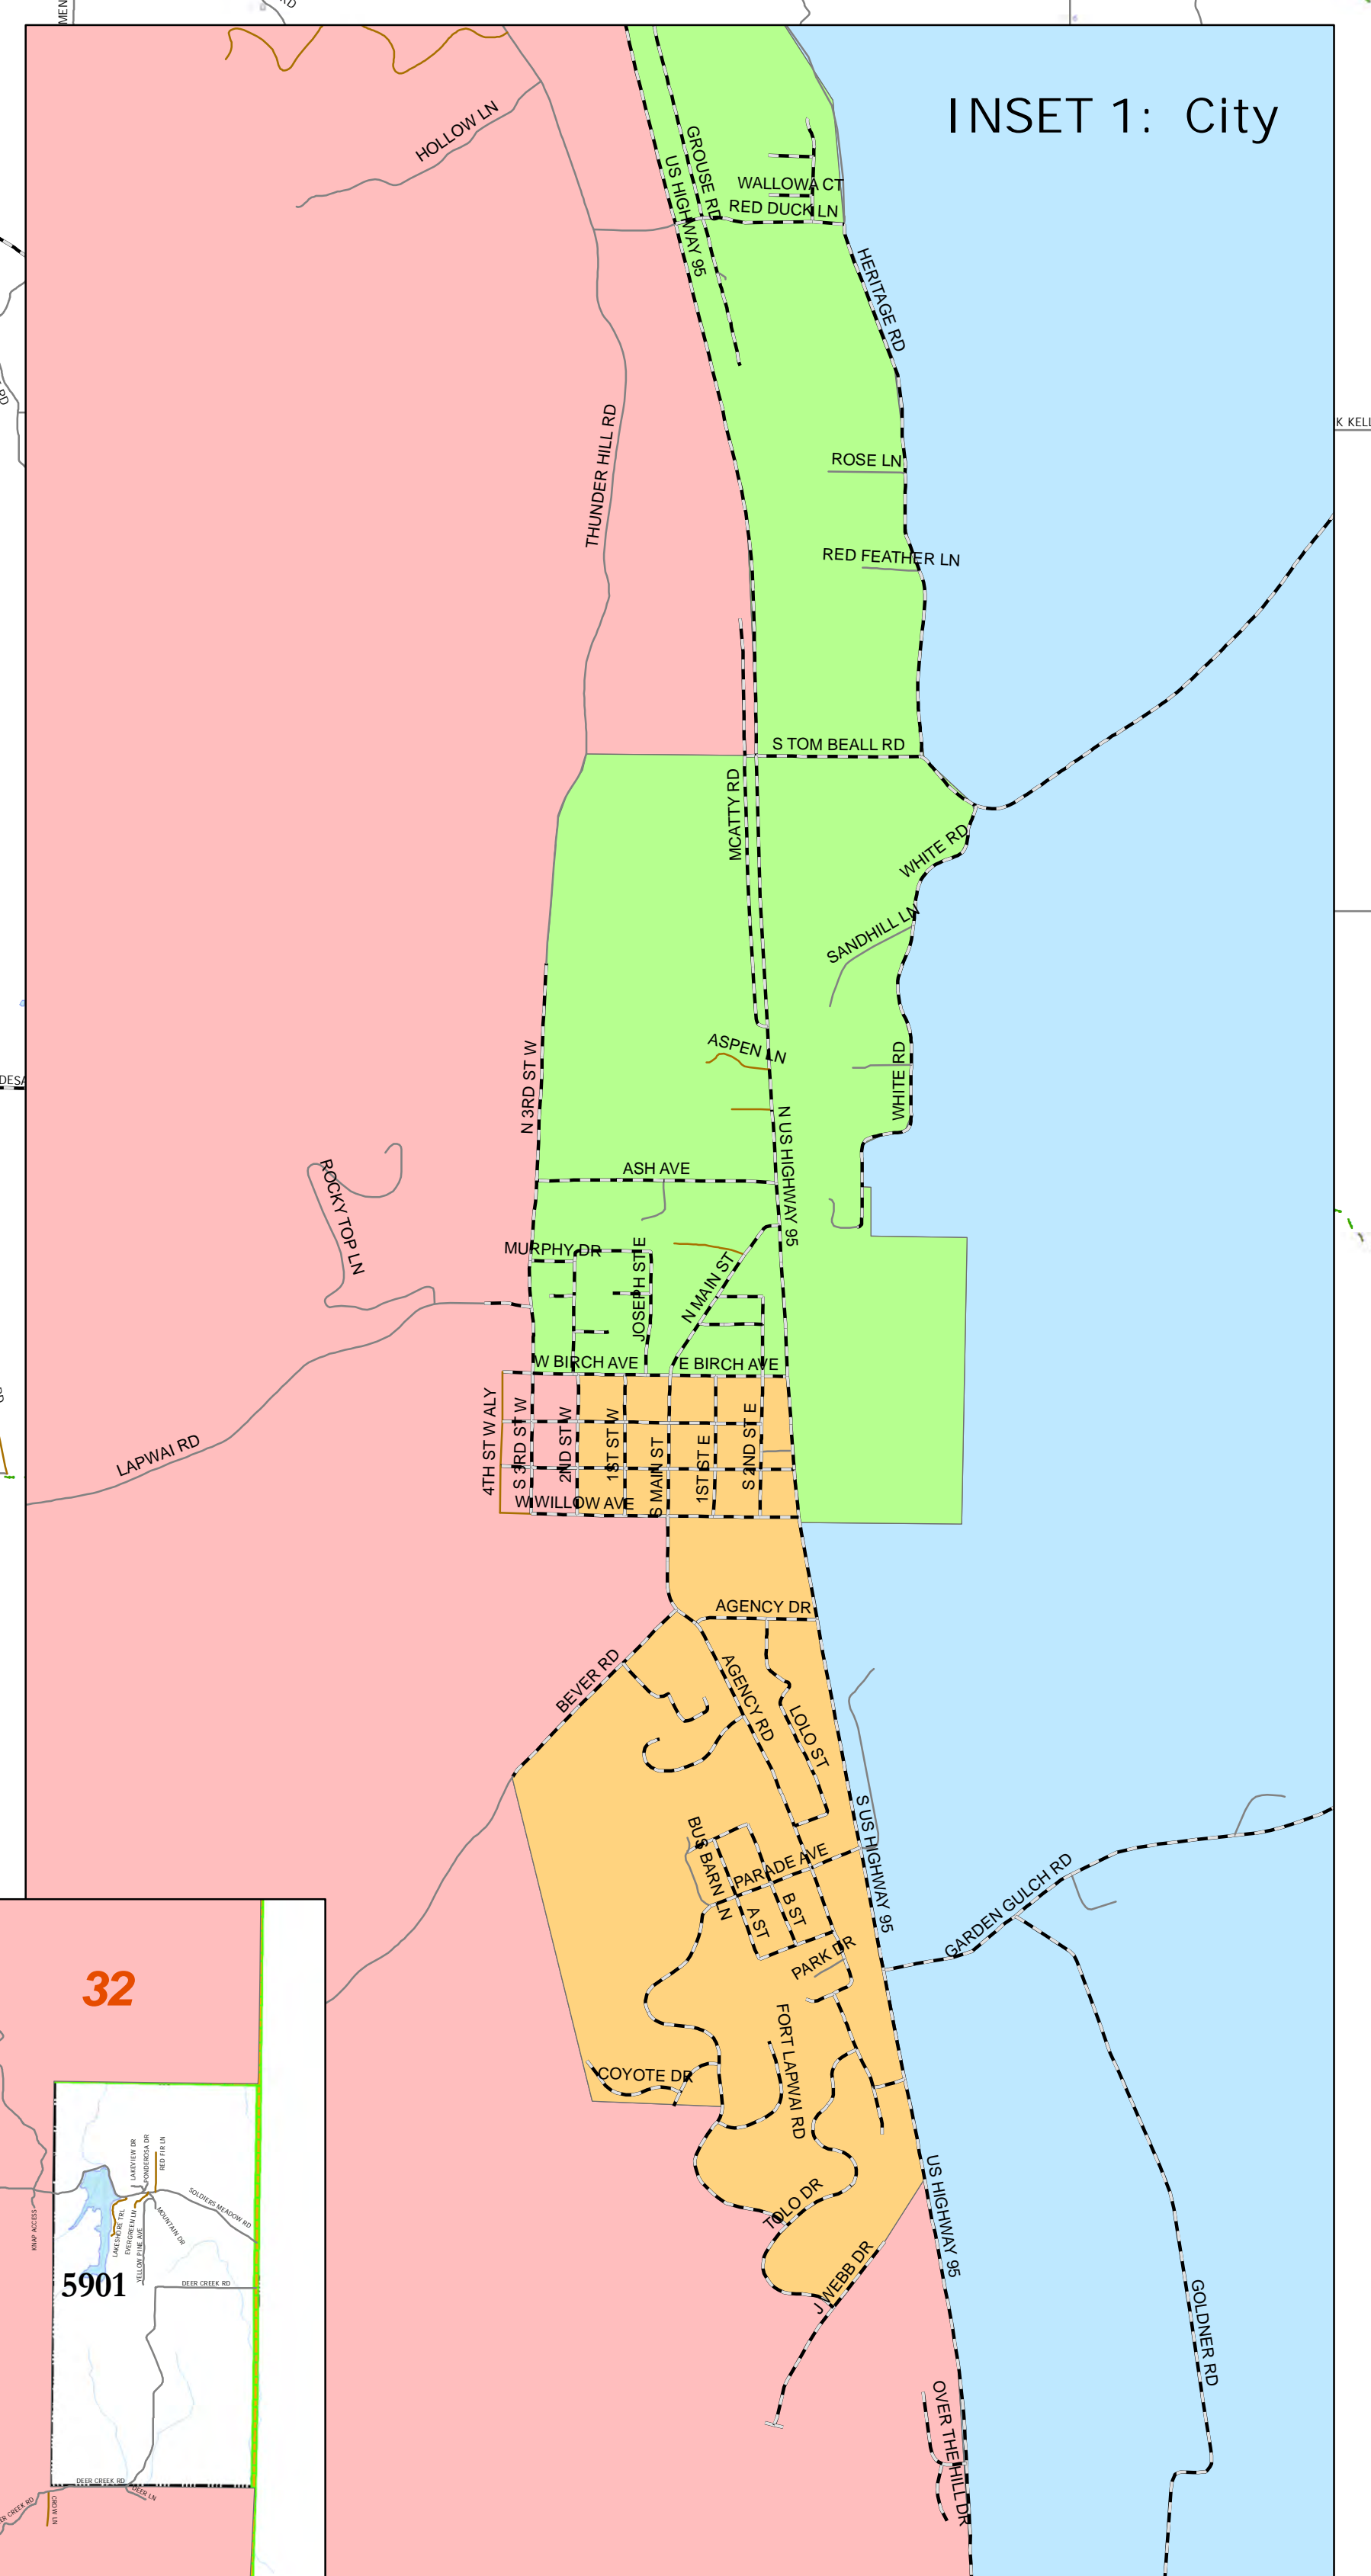

Lapwai School District

0 2.5 5 10 Miles

Legend	
Roads	Reservation Boundary
Surface	Lapwai SD Trustee Zones
Seasonal	TRUSTEE
DIRT	1
GRAVEL	2
PAVED	3
UNK	4
tw_n_bndry	5