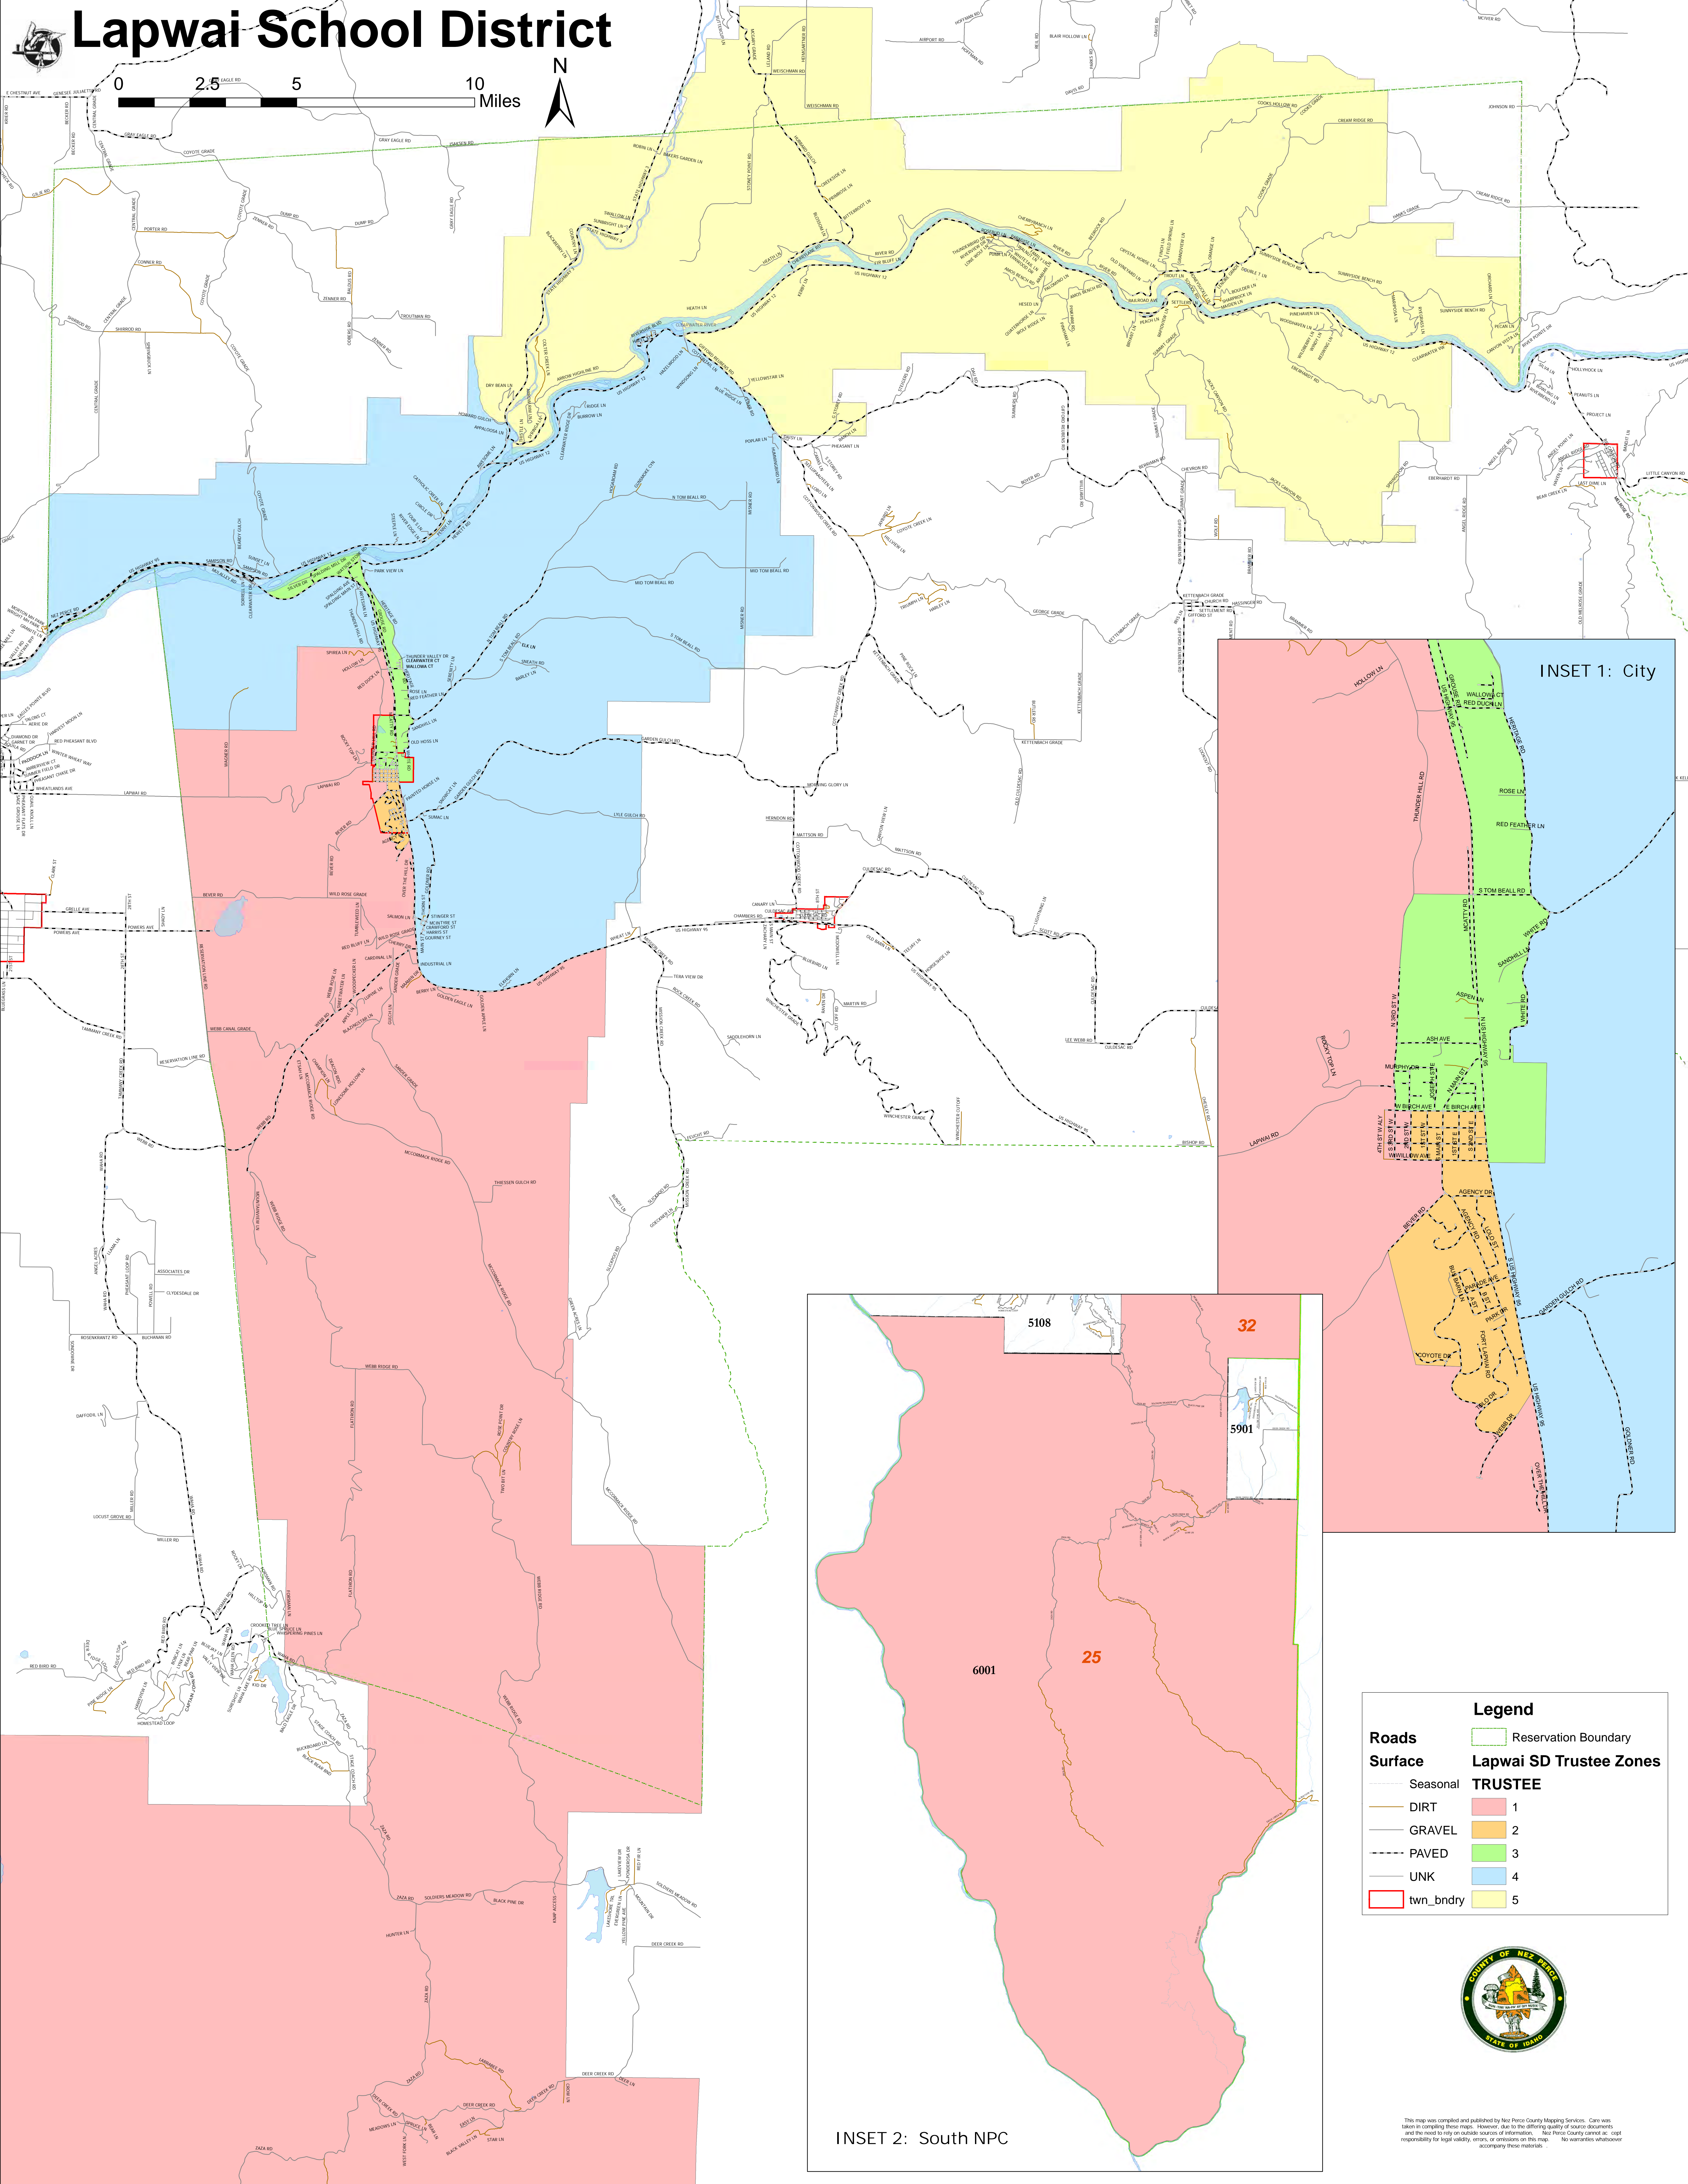

Lapwai School District

0 2.5 5 10 Miles

Legend	
Roads	Reservation Boundary
Surface	Lapwai SD Trustee Zones
Seasonal	TRUSTEE
DIRT	1
GRAVEL	2
PAVED	3
UNK	4
tw_n_bndry	5