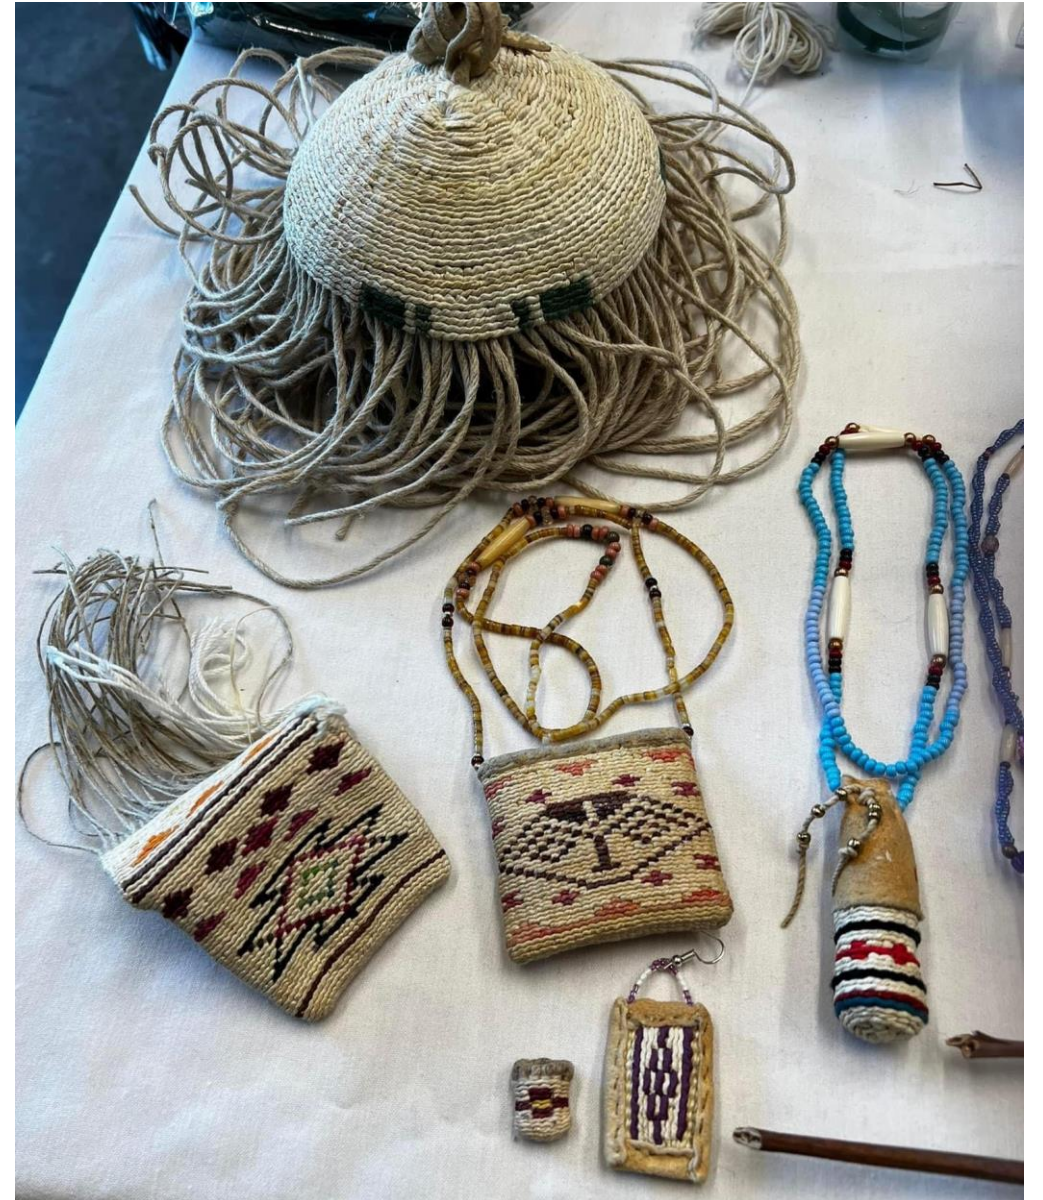

The image features a light gray background with decorative white leaf patterns in the corners. The top-left and top-right corners contain clusters of several pointed leaves on a stem. The bottom-left and bottom-right corners contain a single large heart-shaped leaf with internal vein patterns, and a small cluster of two leaves below it. In the center, a thin horizontal line is positioned above the text.

# Cornhusk

- Jenny's passion for cornhusk weaving began when she visited the Nez Perce National Historical Park, where she seen many women's work on display.
- Few elders were willing to teach the art, so Jenny is a self-taught cornhusk weaver.
- She was in her late 30s when she started to learn and at that time it was almost a lost art form.
- She started with the basics and worked her way up

# Cornhusk

---

- After she learned the basics, she started studying with master weavers from all around the Northwest.
- Her love for weaving grew exponentially and is something she strives to share and teach with students and apprentices.
- She had work in the Smithsonian National Museum magazine in 2003 and has a cornhusk hat in the permanent collection at the National Museum of the American Indian.